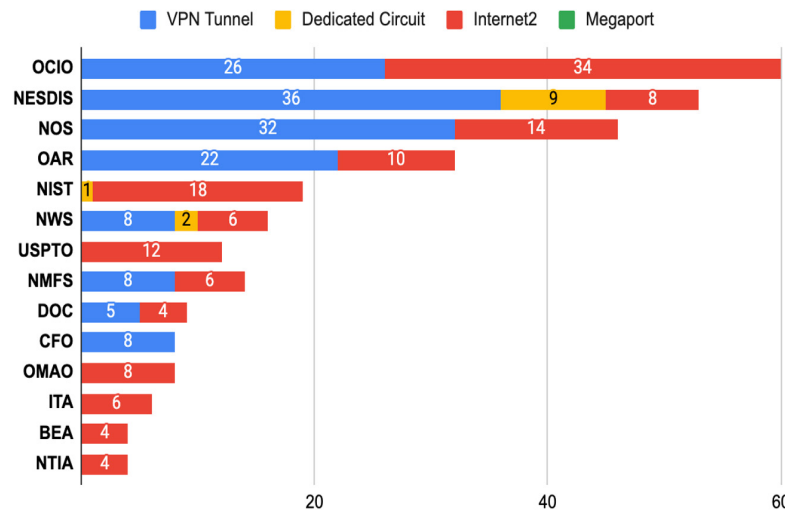

Cloud Transport

Overview

N-Wave Cloud Transport offers three solutions to support unique and complex cloud connectivity use cases. The service leverages N-Wave Enterprise Transport to connect customers' premise-based infrastructure to multiple cloud service providers, including Amazon Web Services, Google Cloud Platform, Microsoft Azure and Oracle Cloud Infrastructure.

Service Benefits

- Multiple technical solutions varying in capacity, cost and strategy to suit unique needs
- Supports multiple use cases, including private virtual routing and forwarding (VRF) extension, internet VRF connectivity to provide Trusted Internet Connections-compliant transport, and a hybrid model that combines public and private routing in the cloud
- Flexibility to quickly provision new connections
- Scalable to accommodate future growth
- Continuous optimization and infrastructure improvements to support higher bandwidth and increase resiliency
- Experienced engineers facilitate customer engagement and design sessions to meet complex needs
- 24x7 Tier 1 support and expert troubleshooting from a team of Tier 2 and 3 engineers
- Robust configuration management, monitoring, alerting and diagnostic tools

Cloud Connection Counts

145 cloud-based VPN tunnels

134 cloud-brokerage circuits delivered as virtual LANs, including redundant links

12 dedicated 10 Gbps circuits for direct connections to cloud service providers